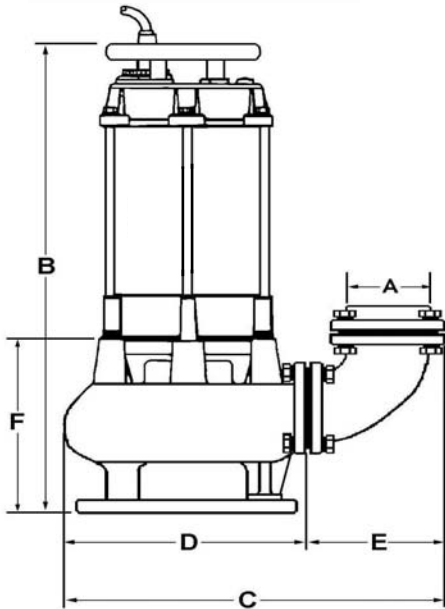

## SV SERIES

MODEL	A	B	C	F
SV250	2.0"	16.4"	8.5"	5.0"
SV400	2.0"	18.4"	8.5"	5.0"

MODEL	A	B	C	F
SV750	3.0"	20.5"	11.0"	5.7"
SV08	3.0"	19.5"	11.0"	5.7"

MODEL	A	B	C	D	E	F
SV750C	3.0"	20.8"	13.8"	8.5"	5.2"	5.6"
SV1500	3.0"	23.6"	15.3"	8.5"	5.2"	7.9"
SV08C	3.0"	18.4"	13.8"	8.5"	5.2"	5.6"
SV15	3.0"	17.3"	15.3"	8.5"	5.2"	7.9"
SV22	3.0"	22.9"	18.3"	13.0"	6.2"	9.9"
SV37	3.0"	24.0"	18.3"	13.0"	6.2"	9.9"
SV55	4.0"	32.5"	25.7"	14.5"	11.2"	11.2"
SV75	4.0"	34.7"	25.7"	14.5"	11.2"	11.2"