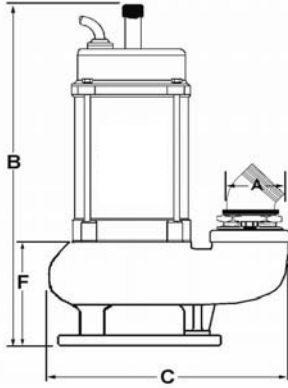

## SV SERIES

MODEL	A	B	C	F
SV250	2.0"	16.4"	8.5"	5.0"
SV400	2.0"	18.4"	8.5"	5.0"

MODEL	A	B	C	F
SV750	3.0"	20.5"	11.0"	5.7"
SV08	3.0"	19.5"	11.0"	5.7"

MODEL	A	B	C	D	E	F
SV750C	3.0"	20.8"	13.8"	8.5"	5.2"	5.6"
SV1500	3.0"	23.6"	15.3"	8.5"	5.2"	7.9"
SV08C	3.0"	18.4"	13.8"	8.5"	5.2"	5.6"
SV15	3.0"	17.3"	15.3"	8.5"	5.2"	7.9"
SV22	3.0"	22.9"	18.3"	13.0"	6.2"	9.9"
SV37	3.0"	24.0"	18.3"	13.0"	6.2"	9.9"
SV55	4.0"	32.5"	25.7"	14.5"	11.2"	11.2"
SV75	4.0"	34.7"	25.7"	14.5"	11.2"	11.2"